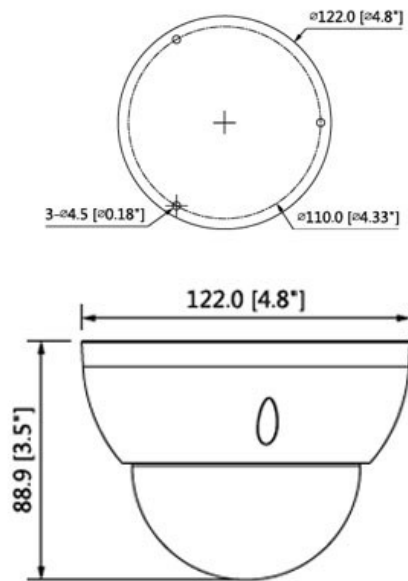

# CP- UNC-VB41ZL3-VMD

4MP Full HD WDR IR Vandal Dome Camera - 30Mtr.

## 4MP Full HD WDR IR Vandal Dome Camera - 30Mtr.